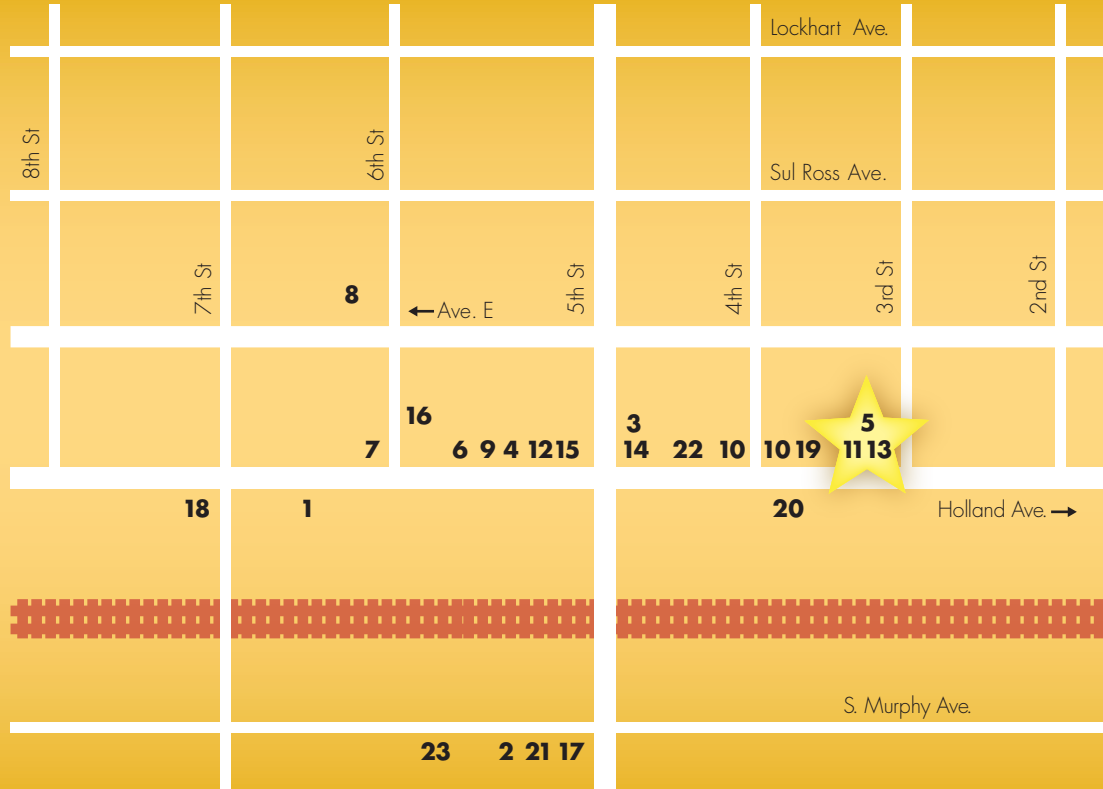

# MAP of LOCATIONS

**Artwalk Silent Auction**  
in the Granada Theater  
207 E. Holland Ave.  
benefiting the  
Alpine Public Library  
Capital Campaign

1. **A Cut Above**  
202 W. Holland Ave.
2. **Alpine Studio**  
*Host of Honored Artist Tom Curry*  
104 W. Murphy St.
3. **Avram Dumitrescu Paintings**  
108 N. 5th St.
4. **Big Bend Arts Council**  
113 W. Holland Ave.
5. **Big Bend Yoga**  
209 E. Holland Ave.
6. **Catch Light Art Gallery**  
117 W. Holland Ave.
7. **Curva Grande Trading Co.**  
201 W. Holland Ave.
8. **David Hart Gallery**  
*Hwy 90 West to Mosley Loop  
(left after RR bridge)  
and straight to Dove Road*  
• Shuttle service available at the  
Courthouse at the top of every hour.

9. **Desert Sun**  
115 W. Holland Ave.
10. **Front Street Books**  
121 & 201 E. Holland Ave.
11. **Granada Theater**  
207 E. Holland Ave.
12. **Ivey's Emporium**  
109 W. Holland Ave.
13. **Katen Crosland Juett Art Works**  
209 E. Holland Ave.
14. **Kiowa Gallery**  
105 E. Holland Ave.
15. **Mi Tesoro**  
*at Ivey's Emporium*
16. **Mtn. View Properties**  
110 N. 6th St.
17. **Murphy Street Raspa Co.**  
100 W. Murphy St.
18. **Quetzal**  
302 W. Holland Ave.
19. **Ring Tail Records**  
203 E. Holland Ave.
20. **Sul Ross Student Art Gallery**  
204 E. Holland Ave.
21. **Talgar's Restaurant**  
102 W. Murphy St.
22. **Transpecos Guitars**  
117 E. Holland Ave.
23. **Weathers Electric**  
110 W. Murphy St.